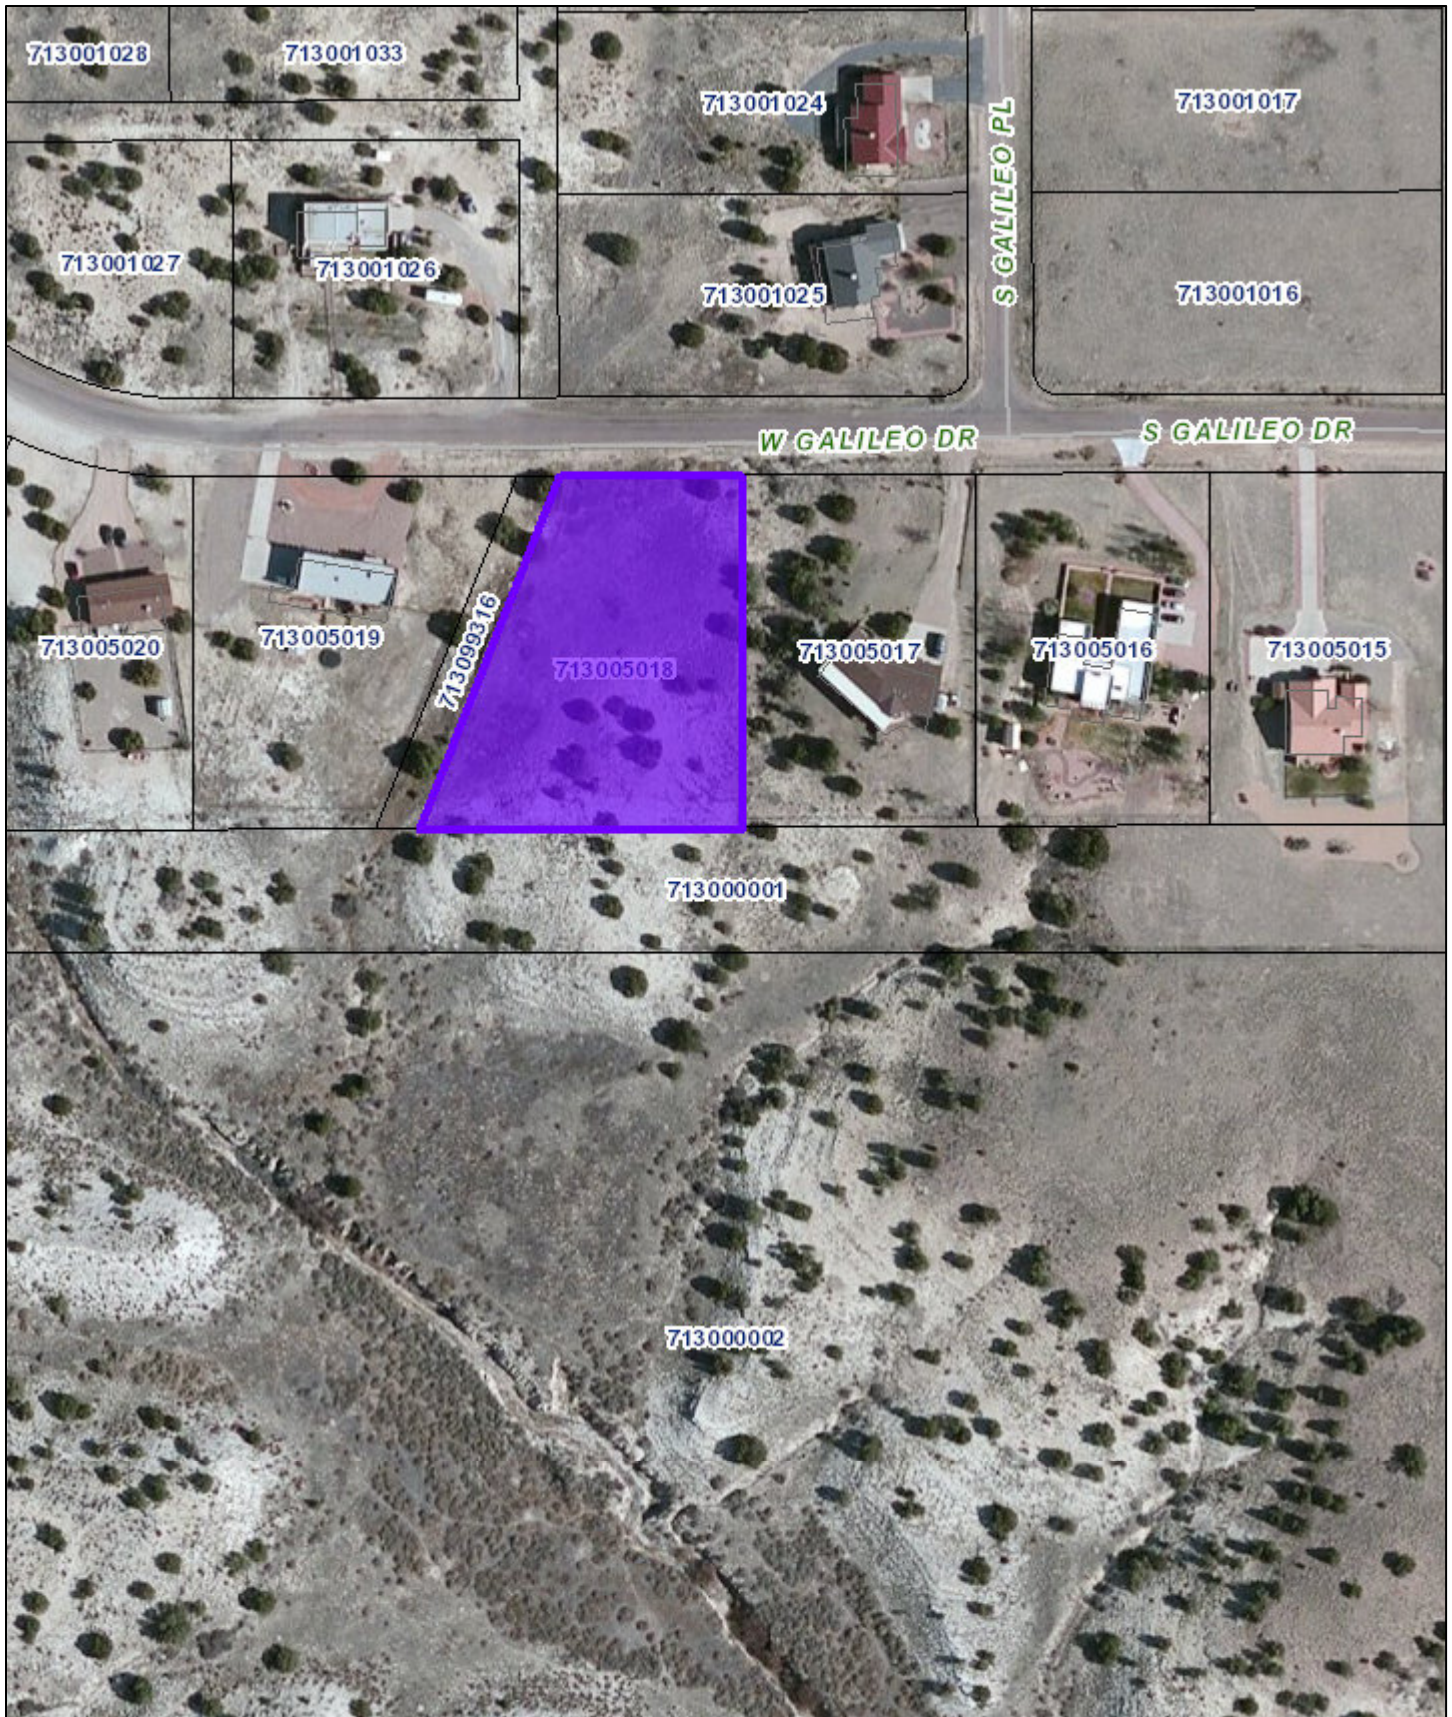

2028 Galileo Dr, Pueblo West, CO 81007

September 16, 2016

Copyright 2015

Provided by: Pueblo County EDGIS

Source: Esri, DigitalGlobe, GeoEye, Earthstar Geographics, CNES/Airbus DS, USDA, USGS, AEX, Getmapping, Aerogrid, IGN, IGP, swisstopo, and