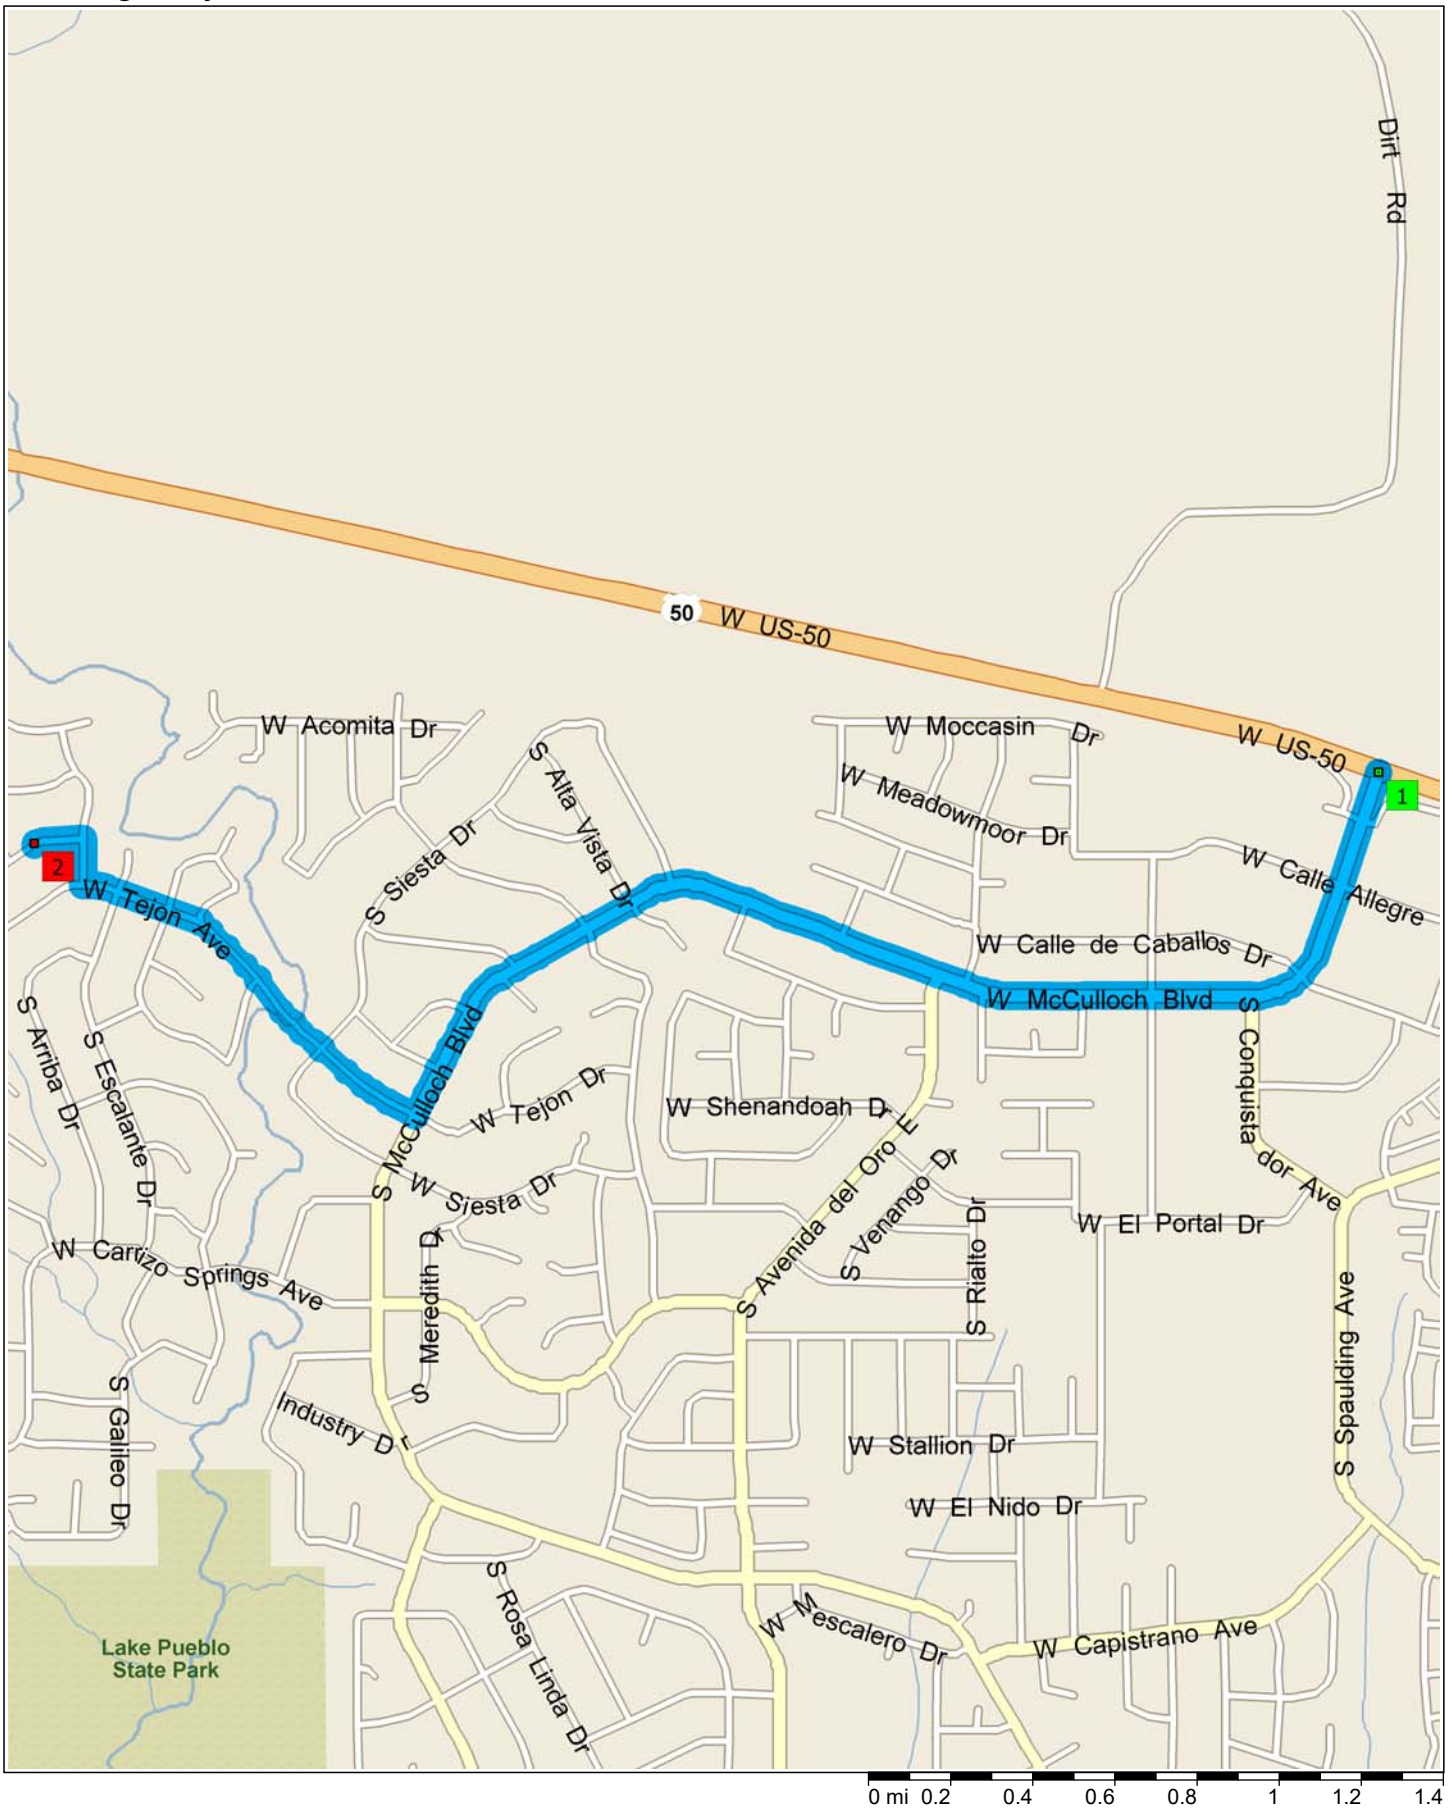

US Highway 50 & W McCulloch Blvd to 2058 W Las Flores Dr, Pueblo West, CO 81007

- 1** Depart W US Highway 50 & W McCulloch Blvd, P 0.3 mi
- Keep STRAIGHT onto (W) McCulloch Blvd 0.7 mi
- Keep STRAIGHT onto (W) McCulloch Blvd [W McCulloch 1.3 mi
- Road name changes to (S) McCulloch Blvd 0.2 mi
- Keep STRAIGHT onto (S) McCulloch Blvd [S McCulloch 0.7 mi
- Turn RIGHT (West) onto W Tejon Ave 1.1 mi
- Turn RIGHT (North) onto S Hidalgo Dr 0.1 mi
- Turn LEFT (West) onto W Las Flores Dr 0.1 mi
- 2** Arrive 2058 W Las Flores Dr, Pueblo, CO 81007